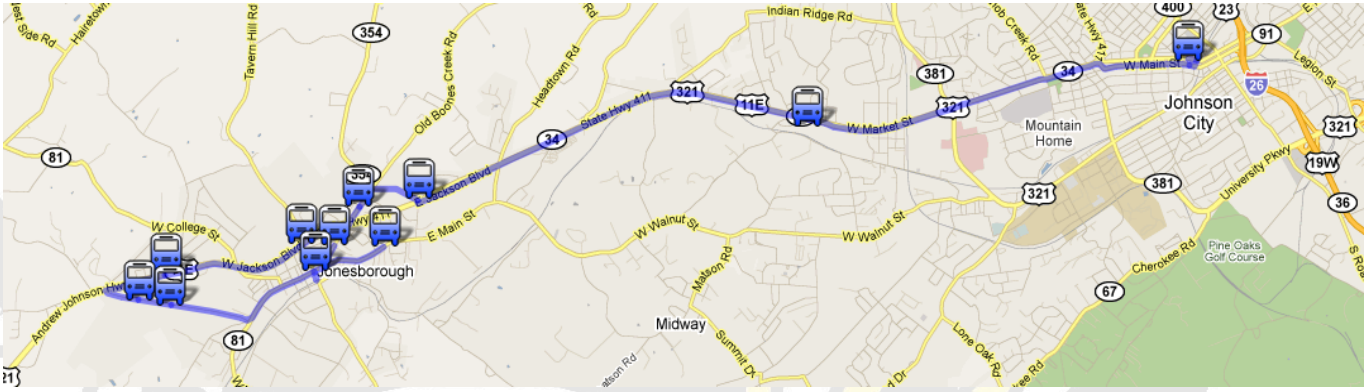

## Serves:

- Jonesborough
- Visitors Center
- Downtown
- Bethel Housing
- Wetlands
- Ingles
- Justice Center
- White's
- Food City
- Wal-Mart
- JC Transit
- Greyhound

Join The Crowd...Ride

# Map and Stop Locations...Blue Route...Jonesborough

Stop #		Stop Times				
1	Visitors Center	6:40 AM	9:00 AM	11:20 AM	1:40 PM	4:00 PM
2	Main Street Village	6:45 AM	9:05 AM	11:25 AM	1:45 PM	4:05 PM
3	Downtown	6:50 AM	9:10 AM	11:30 AM	1:50 PM	4:10 PM
4	Bethel Housing	6:55 AM	9:15 AM	11:35 AM	1:55 PM	4:15 PM
5	Wetlands Senior Center	7:00 AM	9:20 AM	11:40 AM	2:00 PM	4:20 PM
6	Ingles	7:05 AM	9:25 AM	11:45 AM	2:05 PM	4:25 PM
7	Justice Center	7:10 AM	9:30 AM	11:50 AM	2:10 PM	4:30 PM
8	White's	7:15 AM	9:35 AM	11:55 AM	2:15 PM	4:35 PM
9	Food City	7:18 AM	9:38 AM	11:58 AM	2:18 PM	4:38 PM
10	Wal-Mart	7:30 AM	9:50 AM	12:10 PM	2:30 PM	4:50 PM
11	Johnson City Transit Greyhound	7:40 AM	10:00 AM	12:20 PM	2:40 PM	5:00 PM

Stop #	Location
1	Jonesborough Visitors Center
2	Main Street Village
3	Downtown Jonesborough
4	Bethel Housing
5	Wetlands/Senior Center
6	Ingles Shopping Center
7	George Jaynes Justice Center
8	White's Shopping Center
9	Food City Shopping Center
10	Wal-Mart
11	Johnson City Transit/Greyhound

*Join The Crowd...Ride*

11	Johnson City Transit Greyhound	7:50 AM	10:10 AM	12:30 PM	2:50 PM	5:30 PM
10	Wal-Mart	8:00 AM	10:20 AM	12:40 PM	3:00 PM	5:40 PM
9	Food City	8:12 AM	10:32 AM	12:52 PM	3:12 PM	5:52 PM
8	White's	8:15 AM	10:35 AM	12:55 PM	3:15 PM	5:55 PM
7	Justice Center	8:20 AM	10:40 AM	1:00 PM	3:20 PM	6:00 PM
6	Ingles	8:25 AM	10:45 AM	1:05 PM	3:25 PM	6:05 PM
5	Wetlands Senior Center	8:30 AM	10:50 AM	1:10 PM	3:30 PM	6:10 PM
4	Bethel Housing	8:35 AM	10:55 AM	1:15 PM	3:35 PM	6:15 PM
3	Downtown	8:40 AM	11:00 AM	1:20 PM	3:40 PM	6:20 PM
2	Main Street Village	8:45 AM	11:05 AM	1:25 PM	3:45 PM	6:25 PM
1	Visitors Center	8:50 AM	11:10 AM	1:30 PM	3:50 PM	6:30 PM